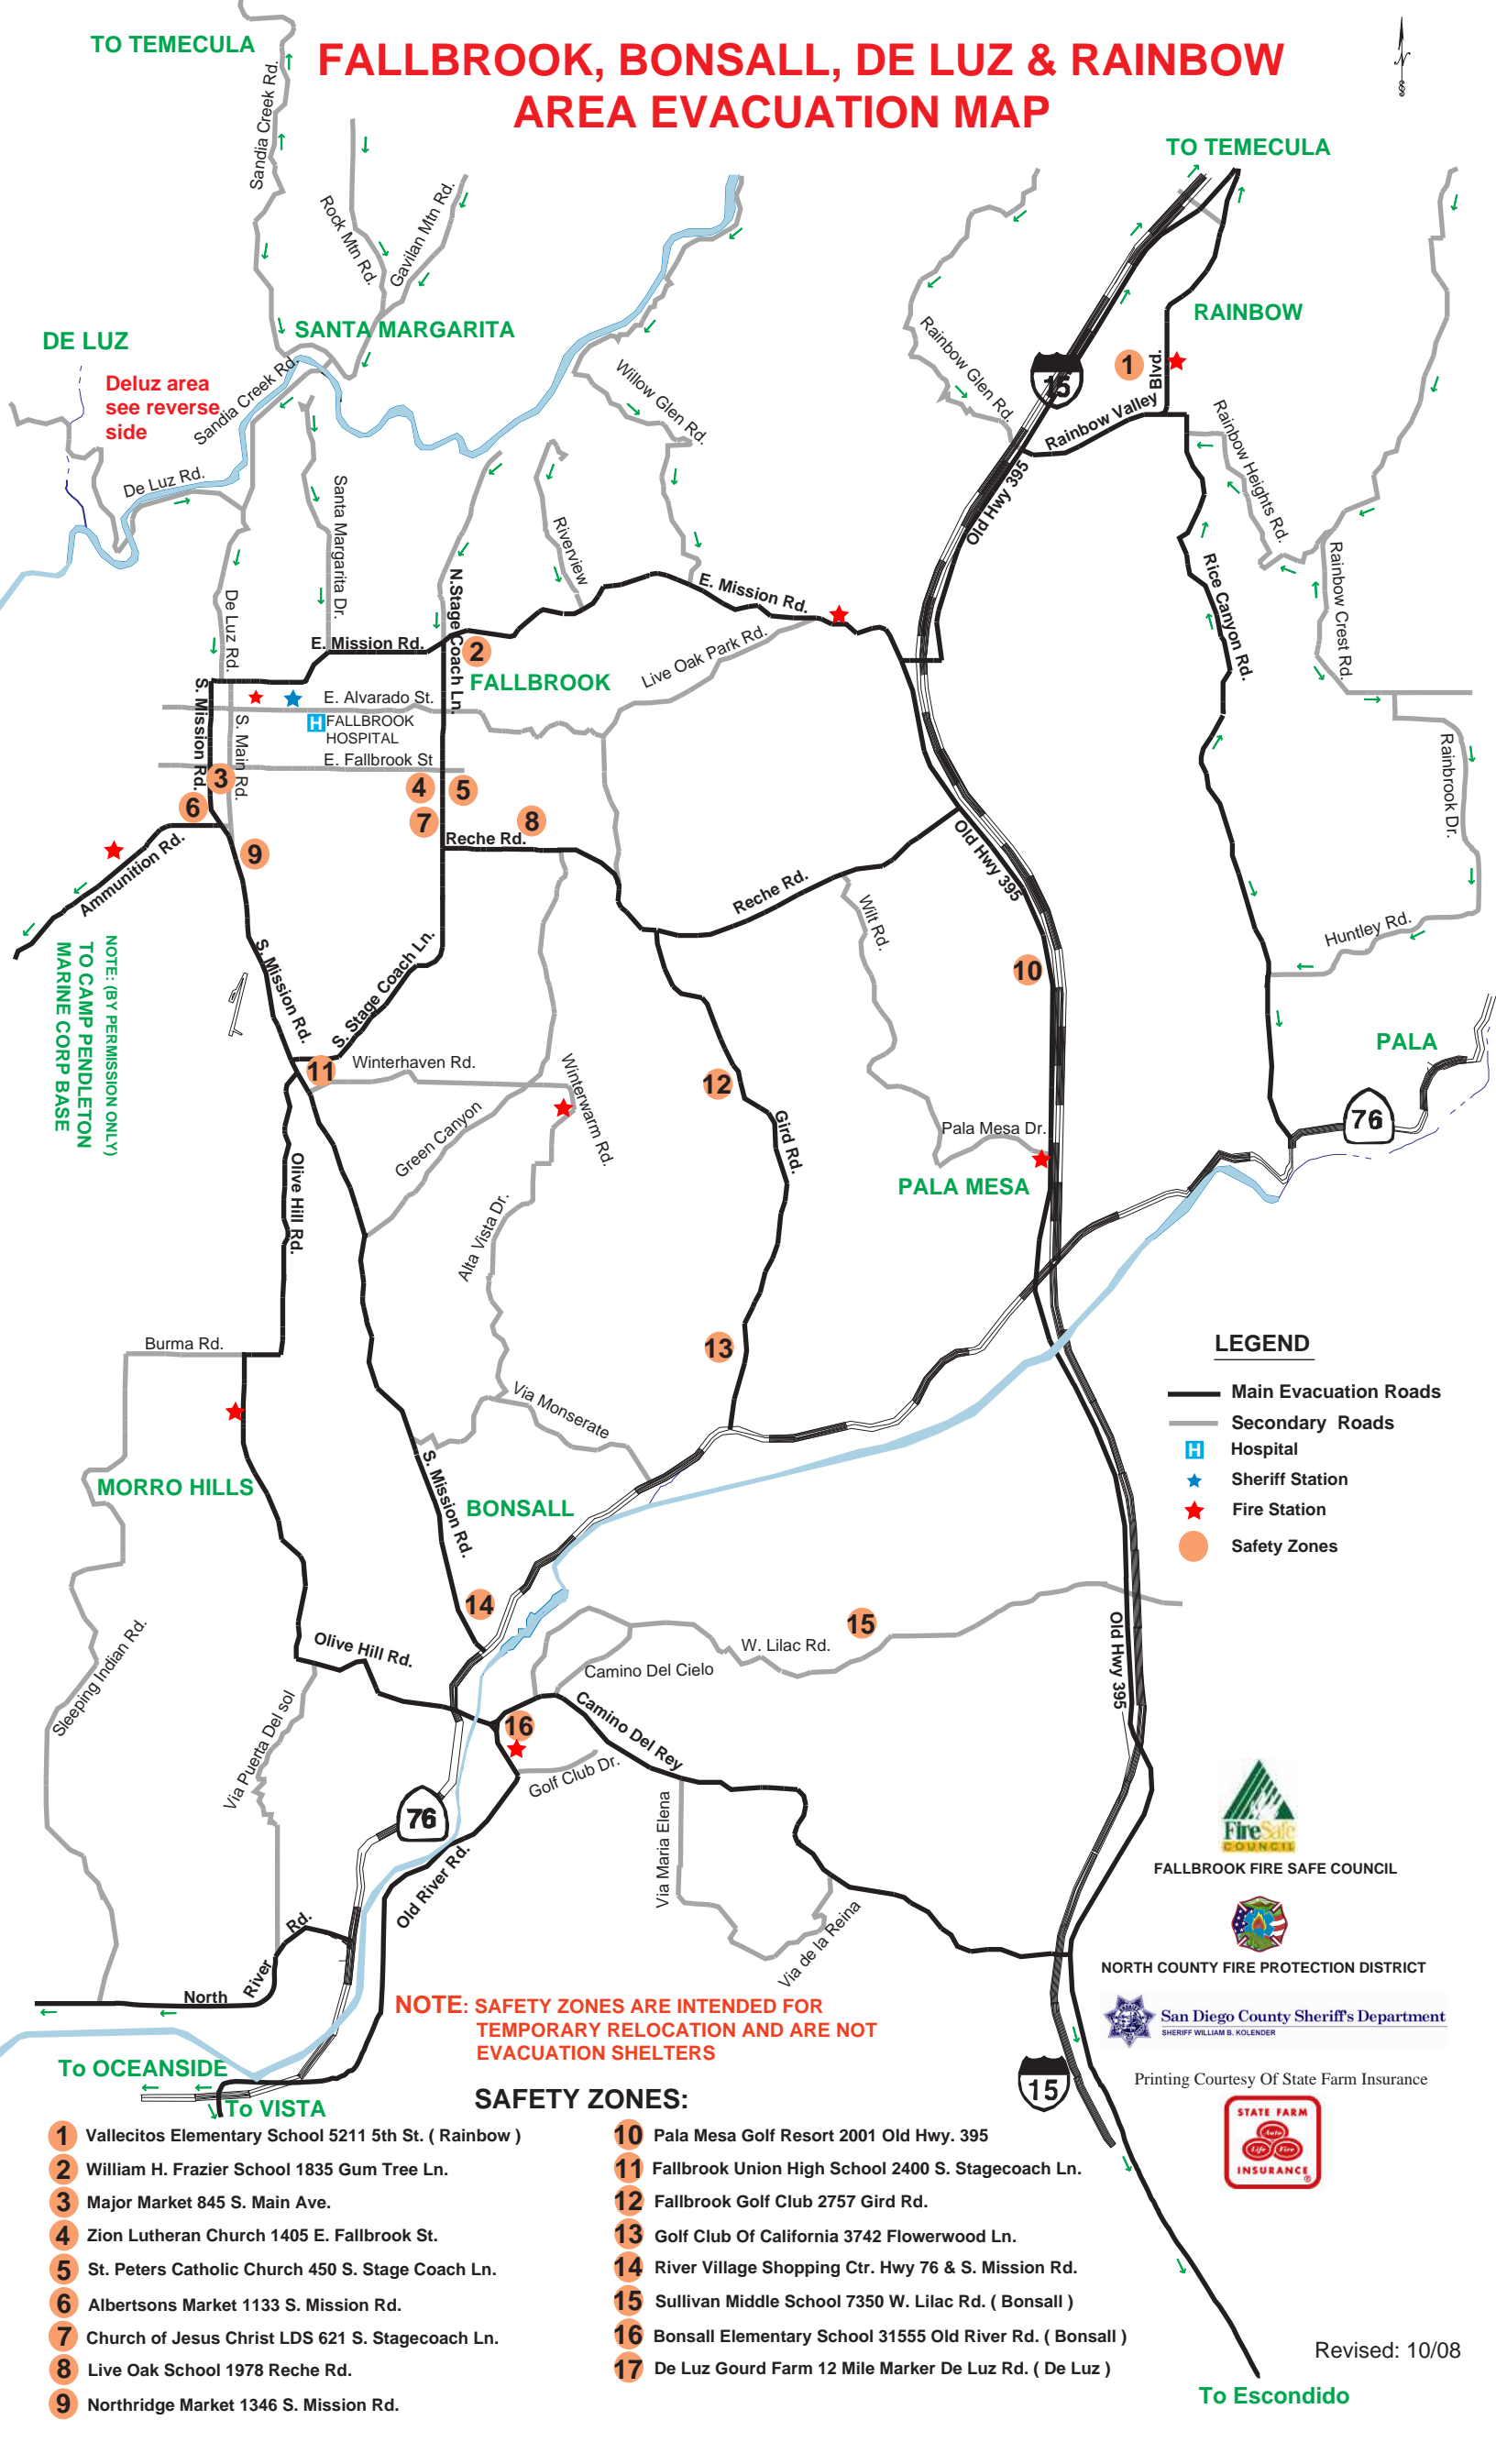

FALLBROOK, BONSCALL, DE LUZ & RAINBOW AREA EVACUATION MAP

NOTE: SAFETY ZONES ARE INTENDED FOR TEMPORARY RELOCATION AND ARE NOT EVACUATION SHELTERS

SAFETY ZONES:

- 1 Vallecitos Elementary School 5211 5th St. (Rainbow)
- 2 William H. Frazier School 1835 Gum Tree Ln.
- 3 Major Market 845 S. Main Ave.
- 4 Zion Lutheran Church 1405 E. Fallbrook St.
- 5 St. Peters Catholic Church 450 S. Stage Coach Ln.
- 6 Albertsons Market 1133 S. Mission Rd.
- 7 Church of Jesus Christ LDS 621 S. Stagecoach Ln.
- 8 Live Oak School 1978 Reche Rd.
- 9 Northridge Market 1346 S. Mission Rd.
- 10 Pala Mesa Golf Resort 2001 Old Hwy. 395
- 11 Fallbrook Union High School 2400 S. Stagecoach Ln.
- 12 Fallbrook Golf Club 2757 Gird Rd.
- 13 Golf Club Of California 3742 Flowerwood Ln.
- 14 River Village Shopping Ctr. Hwy 76 & S. Mission Rd.
- 15 Sullivan Middle School 7350 W. Lilac Rd. (Bonsall)
- 16 Bonsall Elementary School 31555 Old River Rd. (Bonsall)
- 17 De Luz Gourd Farm 12 Mile Marker De Luz Rd. (De Luz)